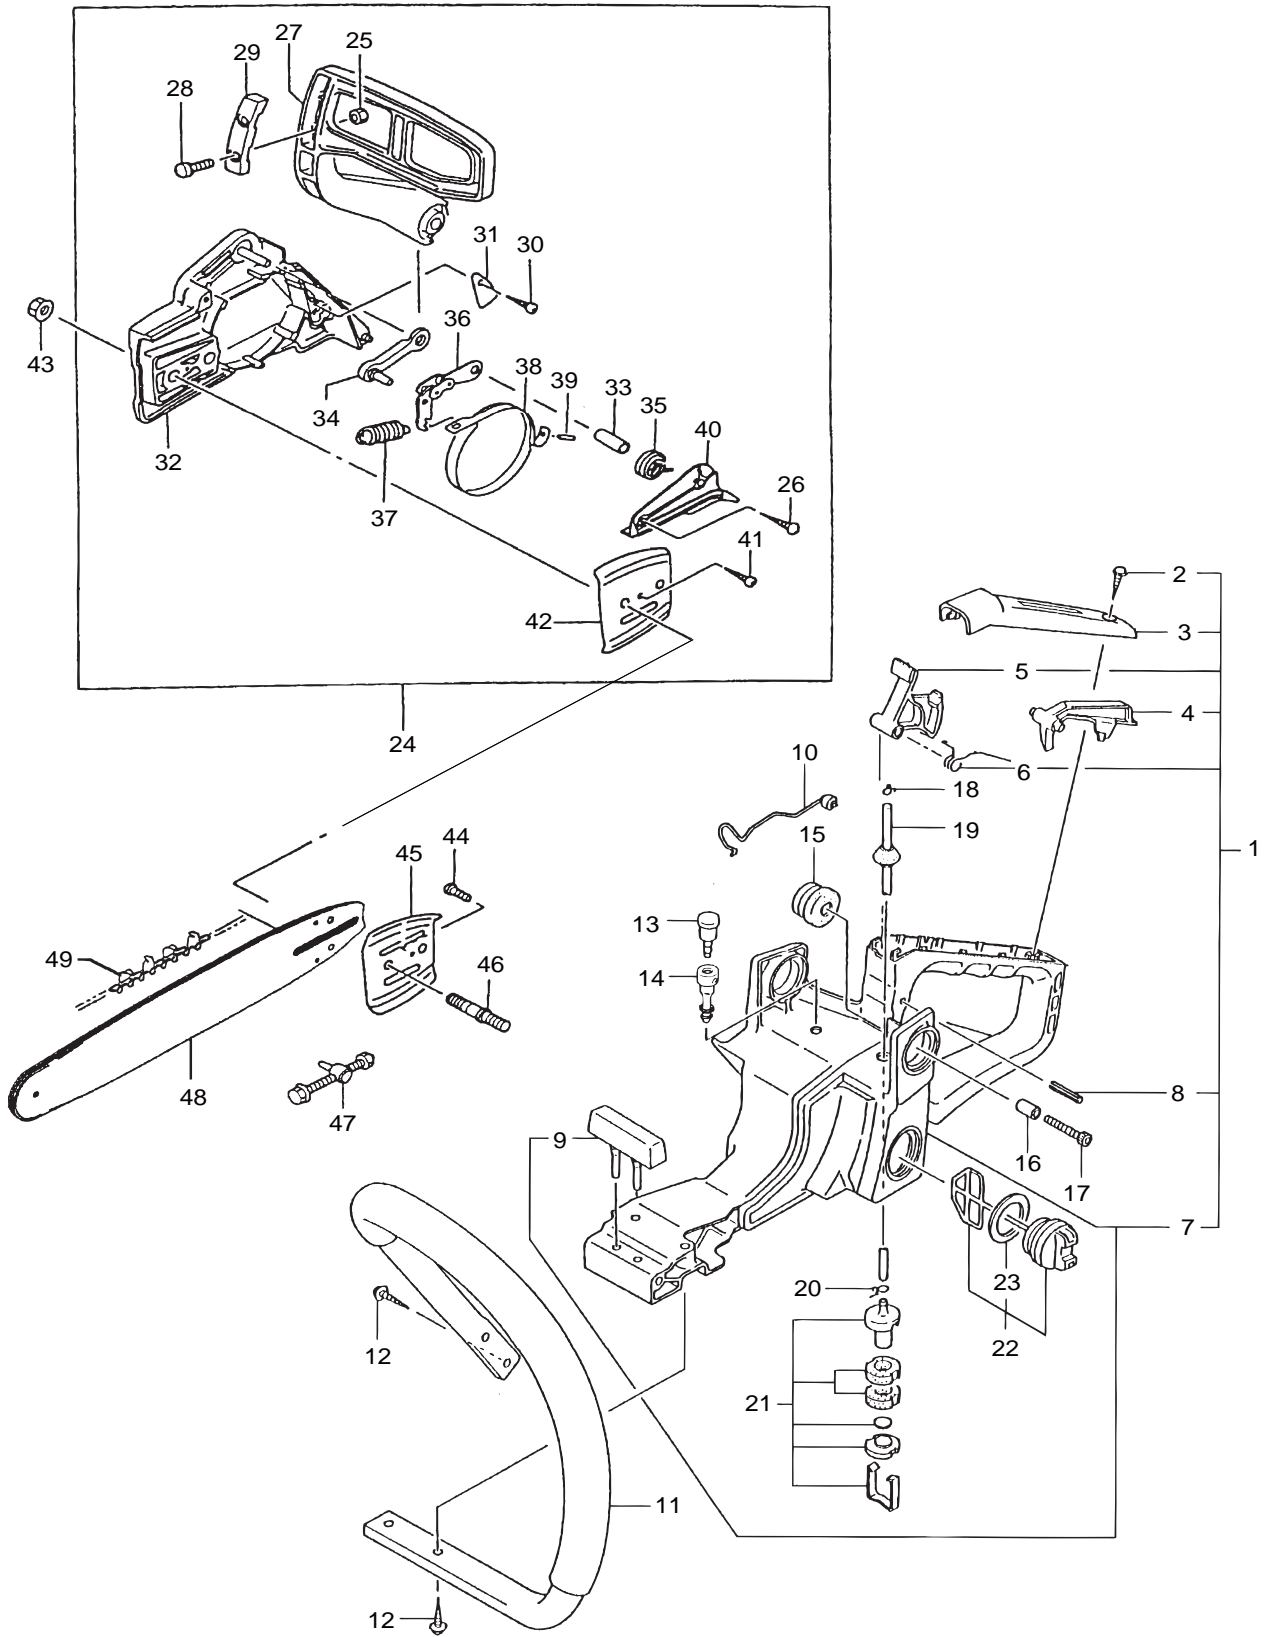

2. MCV381(16), (18)  
 RECOIL STARTER, CLUTCH

Ref. No.	Part No.	Part Name	Q'ty		Remarks
			16"	18"	
2-45	400788	Set Screw	1	1	839-02010-20
2-46	400789	Stater Rope Reel	1	1	774-01700-20
2-47	400790	Recoil Spring Case	1	1	778-04063-90
2-48	400791	Fan Case Comp.	1	1	112-04066-80
2-49	400792	Rope Stopper	1	1	795-04063-20
2-50	400793	Starter Handle	1	1	785-04063-20
2-51	400794	Starter Rope	1	1	783-01700-20
2-52	400754	Hex. Hole Bolt	3	3	5x15 994-64050-154

3. MCV381(16), (18)  
HANDLE, CHAIN BRAKE

Ref. No.	Part No.	Part Name	Q'ty		Remarks
			16"	18"	
3-46	400829	Chain Bar Stud Bolt	2	2	101-32530-20
3-47	400830	Chain Tension Bolt	1	1	116-3252K-90
3-48	400831	Chain Bar	1		16" 107-3285M-20
3-48	404970	Chain Bar		1	18" 105-3285N-20
3-49	400832	Chain	1		16x3/8 130-32817-20
3-49	404971	Chain		1	18" 136-3285A-20