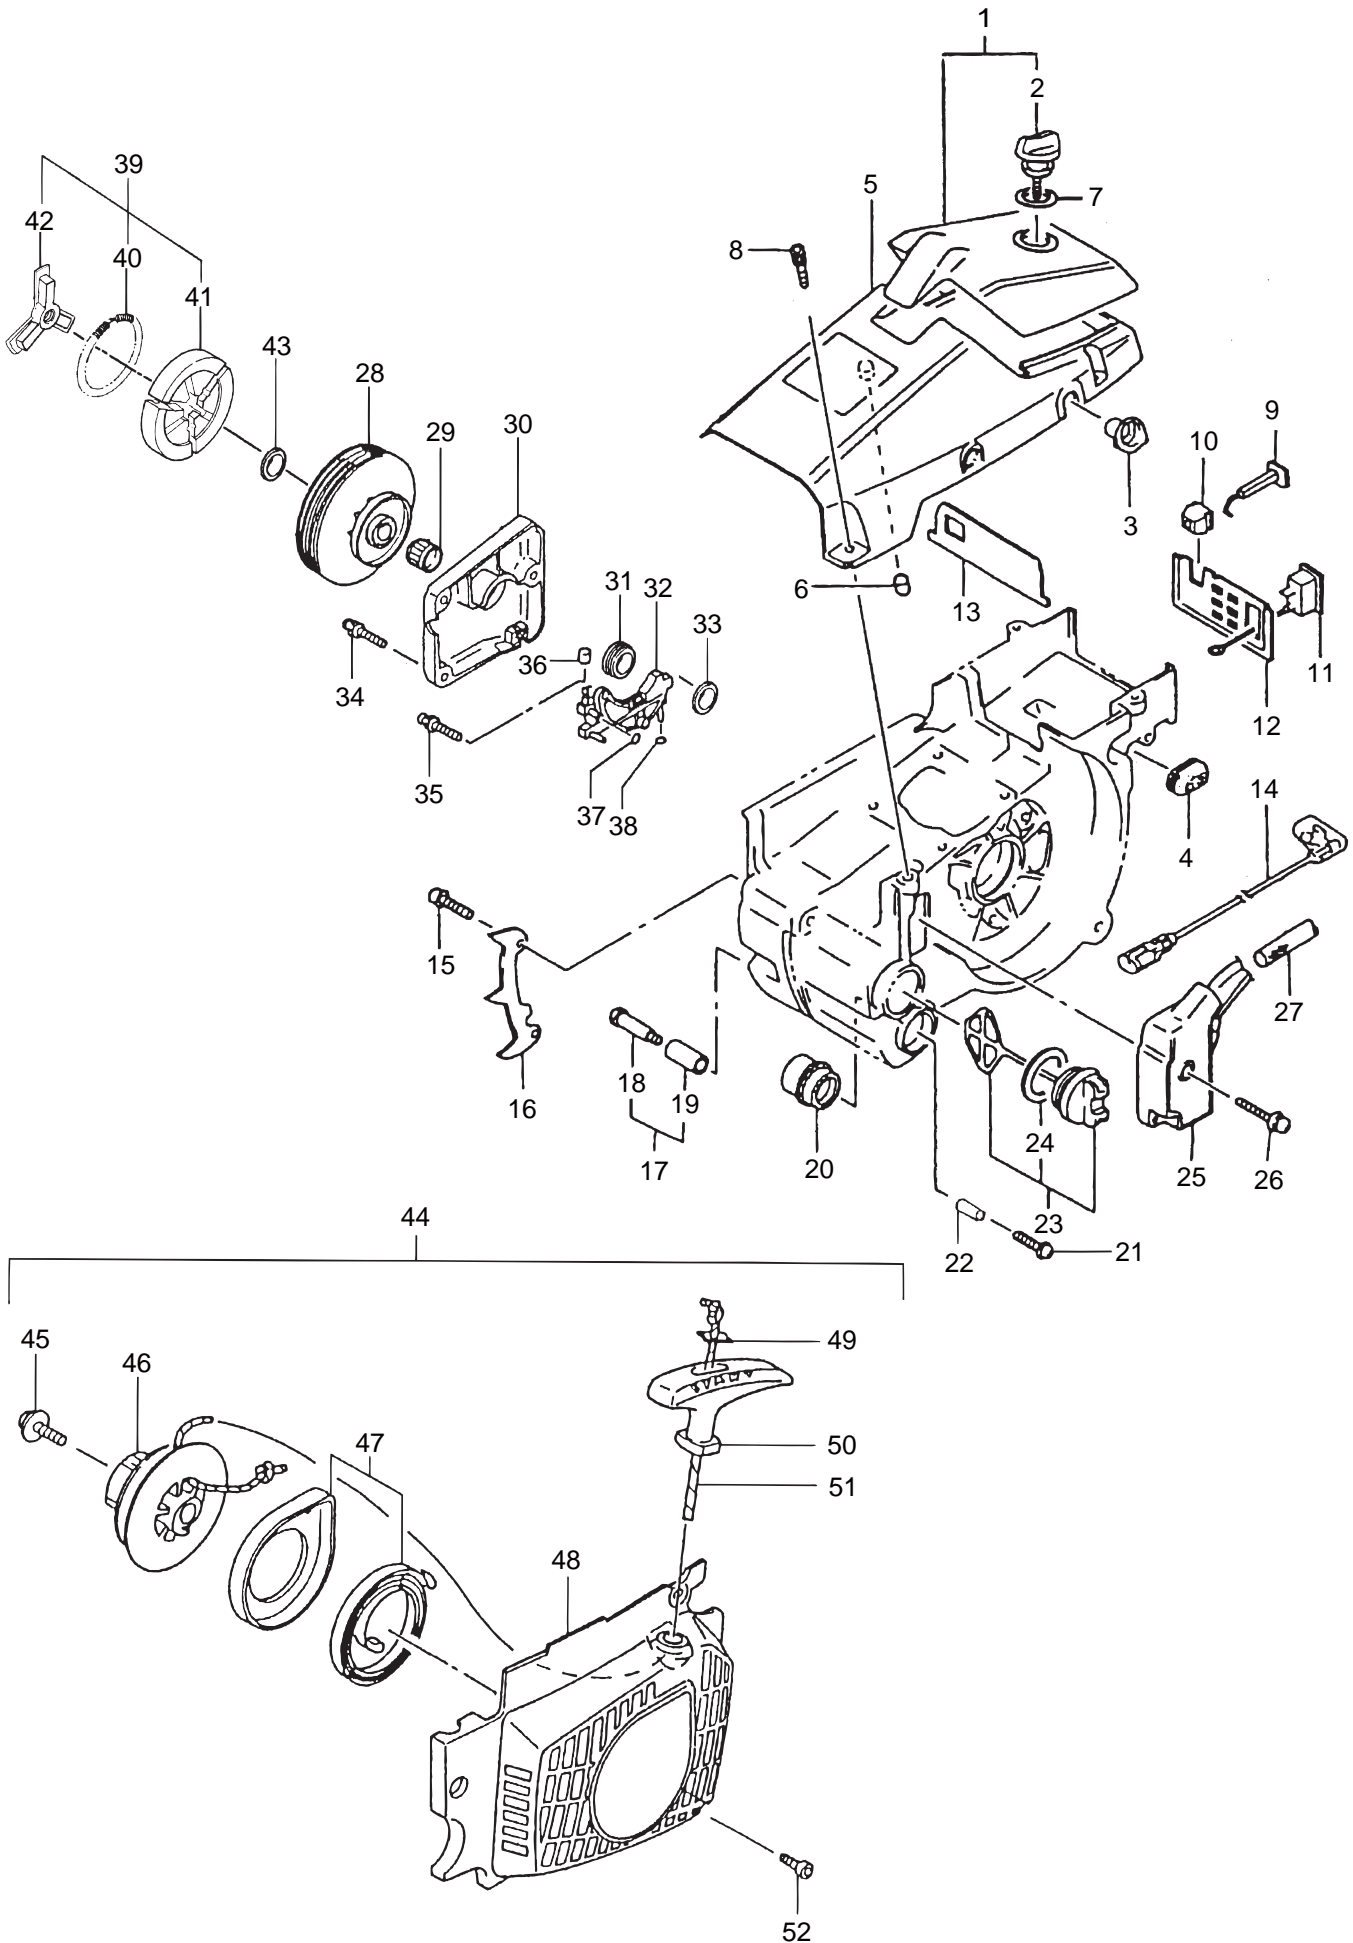

1. MCV381(16), (18)  
ENGINE

Ref. No.	Part No.	Part Name	Q'ty		Remarks
			16"	18"	
1-43	400727	Piston Pin Collar	2	2	
1-44	400728	Crank Shaft Comp.	1	1	Incl.45
1-45	400729	Needle Bearing	1	1	
1-46	400600	Woodruff Key	1	1	
1-47	400730	Aircleaner Element B Comp.	1	1	
1-48	400731	Aircleaner Element A Comp.	1	1	
1-49	400732	Aircleaner Base Comp.	1	1	
1-50	979644	Hex. Hole Bolt	2	2	5X45
1-51	970142	Spring Washer	2	2	M5
1-52	972380	Small Washer	2	2	
1-53	400596	Hex.Hole Bolt	1	1	5x16
1-54	947034	Washer	1	1	M5
1-55	400733	Idle Adjustment Screw	1	1	
1-56	400734	Special Washer	1	1	
1-57	400735	Carb. Insulator, Rubber	1	1	
1-58	400736	Insulator Comp.	1	1	
1-59	400737	Inlet Manifold Comp.	1	1	
1-60	400738	Inlet Manifold Gasket	1	1	
1-61	400739	Hex. Hole Bolt	2	2	4x12
1-62	400740	Idle Adjust Spring	1	1	
1-63	400741	Inlet Manifold Spacer	1	1	
1-64	400742	Muffler Set	1	1	Incl.65
1-65	400743	Muffler Gasket	1	1	
1-66	400744	Muffler Stay	1	1	
1-67	400596	Hex.Hole Bolt	2	2	5x16
1-68	400745	Hex. Hole Bolt	1	1	4x10
1-69	400746	Carburetor Ass'y	1	1	Incl.70-83
1-70	400618	Inlet Screen	1	1	
1-71	400619	Pump Body	1	1	
1-72	400620	Set Screw	1	1	
1-73	400621	Pump Gasket	1	1	
1-74	400622	Pump Diaphragm	1	1	
1-75	625125	Needle Valve	1	1	
1-76	400629	Diaphragm Gasket	1	1	
1-77	400628	Metering Diaphragm Comp.	1	1	
1-78	400627	Diaphragm Cover	1	1	
1-79	625124	Valve Spring	1	1	
1-80	400624	Hinge Pin Set Screw	1	1	
1-81	400626	Hinge Pin	1	1	
1-82	400623	Valve Hinge	1	1	
1-83	400632	Set Screw	4	4	

2. MCV381(16), (18)  
 RECOIL STARTER, CLUTCH

Ref. No.	Part No.	Part Name	Q'ty		Remarks
			16"	18"	
2-45	400788	Set Screw	1	1	839-02010-20
2-46	400789	Stater Rope Reel	1	1	774-01700-20
2-47	400790	Recoil Spring Case	1	1	778-04063-90
2-48	400791	Fan Case Comp.	1	1	112-04066-80
2-49	400792	Rope Stopper	1	1	795-04063-20
2-50	400793	Starter Handle	1	1	785-04063-20
2-51	400794	Starter Rope	1	1	783-01700-20
2-52	400754	Hex. Hole Bolt	3	3	5x15 994-64050-154