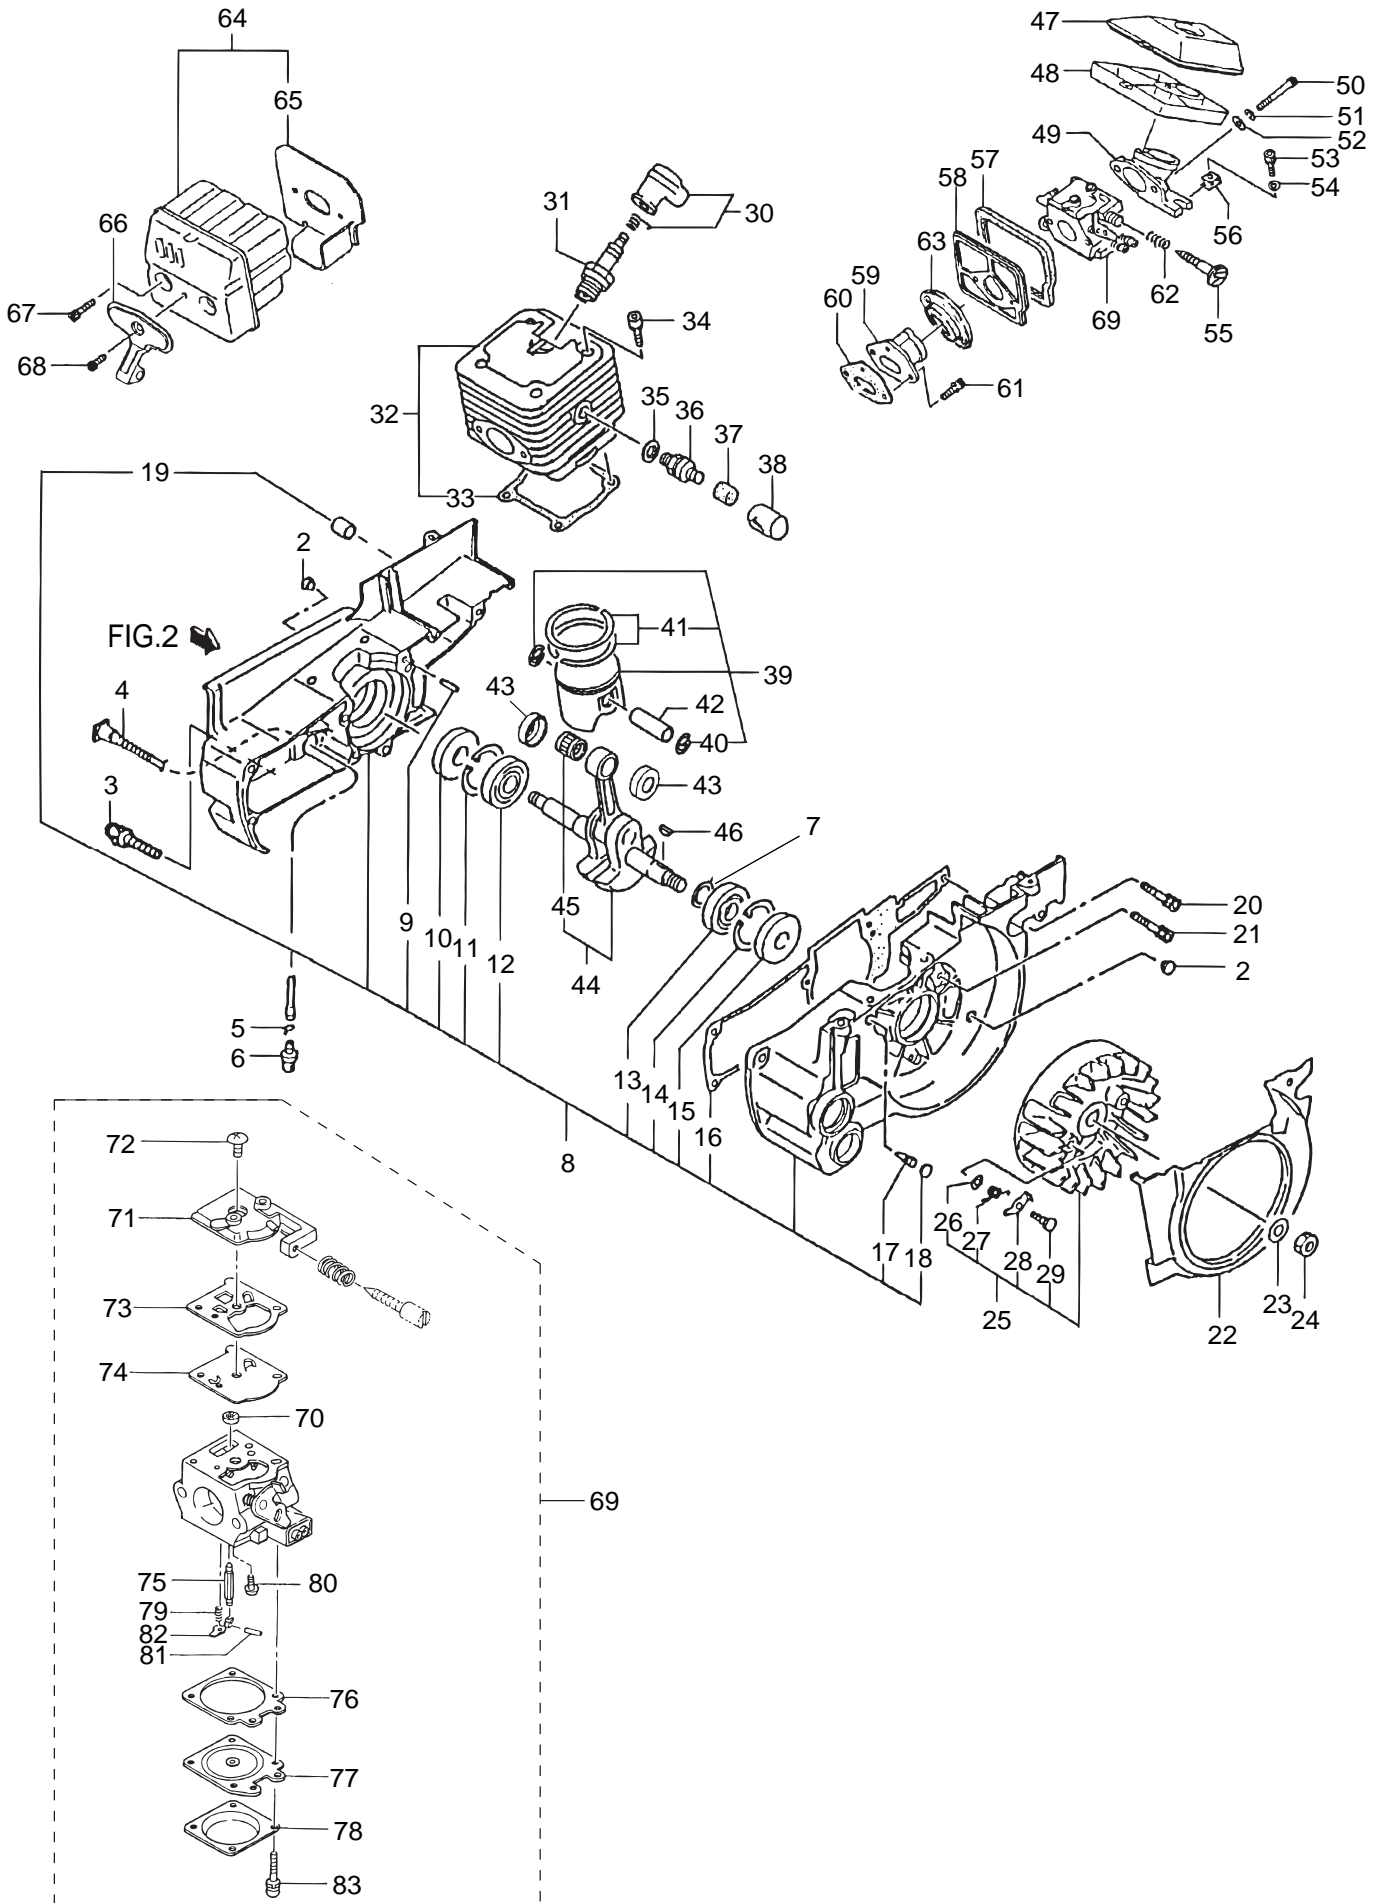

1. MCV381(16), (18)
ENGINE

Ref. No.	Part No.	Part Name	Q'ty		Remarks
			16"	18"	
1-1	389467	MCV381(16)	1		16"
1-1	389468	MCV381(18)		1	18"
1-2	400696	Side Dumper	2	2	222-3252K-21
1-3	400697	Screw	1	1	5x35 990-53050-353
1-4	400698	Oil Pipe A	1	1	515-3252K-20
1-5	400651	Clip 7	1	1	680-04019-21
1-6	400699	Oil Filter Body Comp.	1	1	486-32530-80
1-7	620378	Shim 0.1	1	1	071-04063-21
1-7	620379	Shim 0.2	1	1	071-04063-23
1-7	620380	Shim 0.3	1	1	071-04063-24
1-7	400603	Shim 0.4	1	1	071-04063-25
1-8	400700	Crank Case Ass'y	1	1	Incl.9-19 072-04064-90
1-9	400701	Knock Pin	2	2	4x12 999-05041-201
1-10	400702	Oil Seal	1	1	999-66123-219
1-11	975821	Stop Ring	1	1	C-32 993-51032-002
1-12	620388	Ball Bearing	1	1	#6201 999-61620-106
1-13	620388	Ball Bearing	1	1	#6201 999-61620-106
1-14	975821	Stop Ring	1	1	C-32 993-51032-002
1-15	400702	Oil Seal	1	1	999-66123-219
1-16	400703	Crankcase Gasket	1	1	090-04063-22
1-17	400587	Air Vent Valve B	1	1	562-04060-20
1-18	400704	Air Vent Cover	1	1	566-04063-20
1-19	400705	Handle Damper	1	1	217-3252K-20
1-20	400706	Hex. Hole Bolt	3	3	5x18 994-61050-184
1-21	400707	Hex. Hole Bolt	3	3	5x30 994-61050-304
1-22	400708	Air Deflector	1	1	132-04063-20
1-23	972679	Washer	1	1	M8
1-24	990828	Hex.Nut	1	1	8 991-01080-011
1-25	400709	Magneto Rotor Ass'y	1	1	Incl.26-29 155-21541-90
1-26	400710	Special Washer	2	2	182-01700-20
1-27	400711	Pawl Spring	2	2	790-04063-20
1-28	400712	Starter Pawl	2	2	788-01700-20
1-29	400713	Step Bolt	2	2	793-10200-20
1-30	400714	Spark Plug Cap Ass'y	1	1	157-01570-90
1-31	400715	Spark Plug	1	1	BPMR7A 018-12710-20
1-32	400716	Cylinder Set	1	1	Incl.33 001-04063-90
1-33	400717	Cylinder Gasket	1	1	017-04063-20
1-34	400718	Hex. Hole Bolt	4	4	5x20 994-61050-205
1-35	400719	Decomp.Valve Gasket	1	1	028-04063-21
1-36	400720	Decompression Comp.	1	1	004-04063-80
1-37	400721	Decomp. Cover	1	1	020-04063-20
1-38	400722	Dust Cover	1	1	470-3252K-20
1-39	400723	Piston Set	1	1	Incl.40,41 030-04063-90
1-40	400724	Piston Pin Circlip	2	2	039-01000-20
1-41	400725	Piston Ring,Parker	2	2	041-04063-20
1-42	400726	Piston Pin	1	1	10x30 037-01000-20