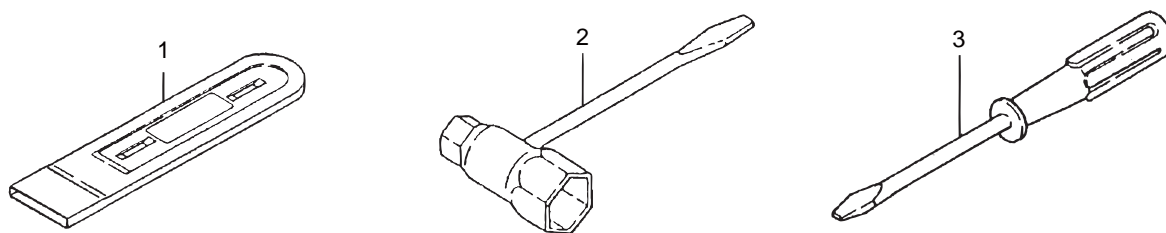

4. MCV381(16), (18)
ACCESSORIES, LABELS

Ref. No.	Part No.	Part Name	Q'ty		Remarks	
			16"	18"		
4-1	400833	Chain Cover	1		16	947-3281A-20
4-1	404972	Chain Cover		1	20	945-3254D-21
4-2	400834	Combi. Box Spanner	1	1	13X19	883-32600-20
4-3	400688	Minus Driver	1	1	4x50	081-29329-7U
4-4	400835	Name Plate	1	1	MCV-381	906-3285M-20
4-5	400836	Caution Mark A	1	1		909-3285B-20
4-6	400837	Caution Mark A	1	1	MARUYAMA	909-3285M-20
4-7	400838	Starter Mark	1	1	MARUYAMA	915-3285M-20
4-8	400839	Caution Mark	1	1		919-3285M-20