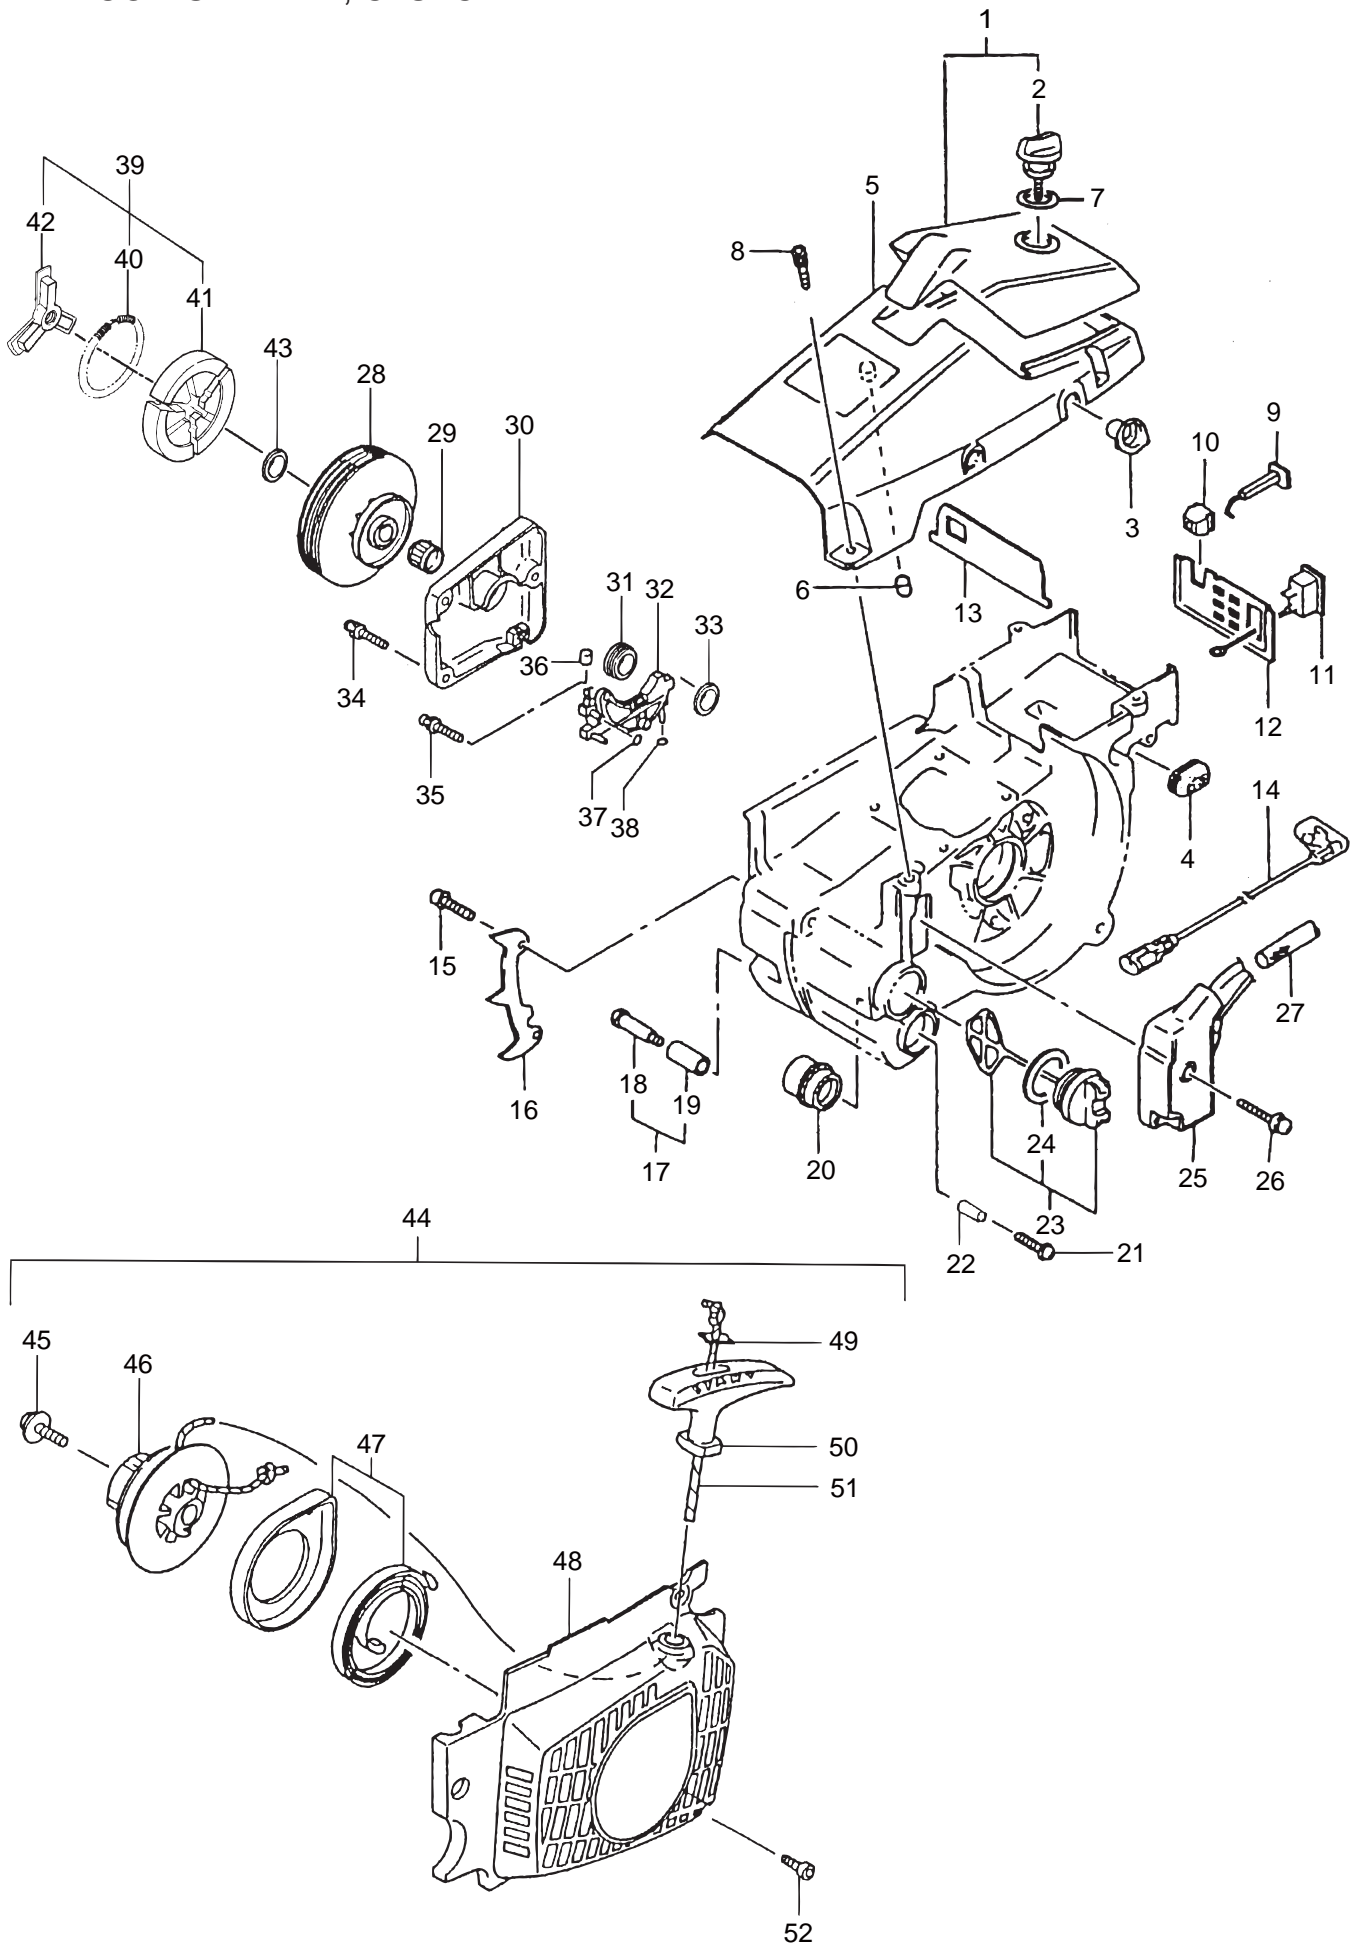

2. MCV381(16), (18)
RECOIL STARTER, CLUTCH

Ref. No.	Part No.	Part Name	Q'ty		Remarks	
			16"	18"		
2-1	400747	Cleaner Cover Set	1	1	Incl.2	452-04068-90
2-2	400748	Aircleaner Cover Knob Comp.	1	1		175-3252K-80
2-3	400749	Idle Grommet	1	1		191-3252K-20
2-4	400750	Adjuster Cap	1	1		190-3252K-20
2-5	400751	Cylinder Cover	1	1		016-04074-20
2-6	400752	Cylinder Support Rubber	1	1		599-04063-20
2-7	400753	Cleaner Packing	1	1		418-04063-20
2-8	400754	Hex. Hole Bolt	1	1	5x15	994-64050-154
2-9	400755	Choke Button Comp.	1	1		704-3252K-80
2-10	400756	Choke Rod Holding Rubber	1	1		707-32550-20
2-11	400757	Stop Switch Comp.	1	1		162-04063-81
2-12	400758	Control Plate	1	1		511-04063-20
2-13	400759	Shutter Plate	1	1		188-3252K-20
2-14	400760	Stop Cord	1	1		179-04063-81
2-15	400761	Hex. Hole Bolt	2	2	5x12	994-61050-124
2-16	400762	Bumper Spike	1	1		460-3252K-20
2-17	400763	Chain Catcher	1	1	Incl.18,19	125-3252K-90
2-18	400764	Special Bolt	1	1		380-04063-20
2-19	400648	Vinyl Pipe	1	1	7x10.5x20	700-07105-02
2-20	400765	Damper Comp.	2	2		219-32600-82
2-21	400766	Tapping Screw	2	2	5x18	990-73050-184
2-22	400767	Collar	2	2		659-37922-20
2-23	400768	Oil Tank Cap Ass'y	1	1	Incl.24	642-3252K-90
2-24	400769	Oil Tank Cap Gasket	1	1		523-3252K-20
2-25	400770	Ignition Coil Comp.	1	1		167-21527-81
2-26	400771	Hex. Hole Bolt	2	2	4x18	994-64040-184
2-27	400772	Cord Insulator Tube	1	1		250-04063-21
2-28	400773	Clutch Housing Comp.	1			310-3252U-82
2-28	404969	Clutch Housing Comp.7T		1		310-3252L-82
2-29	400774	Needle Bearing	1	1		999-62111-430
2-30	400775	Oil Pump Cover	1	1		097-3252K-20
2-31	400776	Screw Gear Comp.	1	1		084-3252K-80
2-32	400777	Oil Pump Comp.	1	1		145-3252K-81
2-33	400778	Pinion Washer	1	1		067-35600-20
2-34	400779	Small Screw	3	3	4x12	994-16040-126
2-35	620384	High Tension Screw	2	2		994-16040-186
2-36	400780	Release Valve	1	1		086-3252K-20
2-37	400781	O-Ring	1	1	S-3	999-67003-012
2-38	991496	O-Ring	1	1	P-5	999-67005-000
2-39	400782	Clutch Ass'y	1	1	Incl.40-42	277-04063-90
2-40	400783	Clutch Spring	1	1		342-04063-21
2-41	400784	Clutch Shoe	3	3		345-04063-21
2-42	400785	Clutch Boss	1	1		346-04063-20
2-43	400786	Clutch Washer B	1	1		359-04063-20
2-44	400787	Recoil Starter Ass'y	1	1	Incl.45-51	756-04066-90