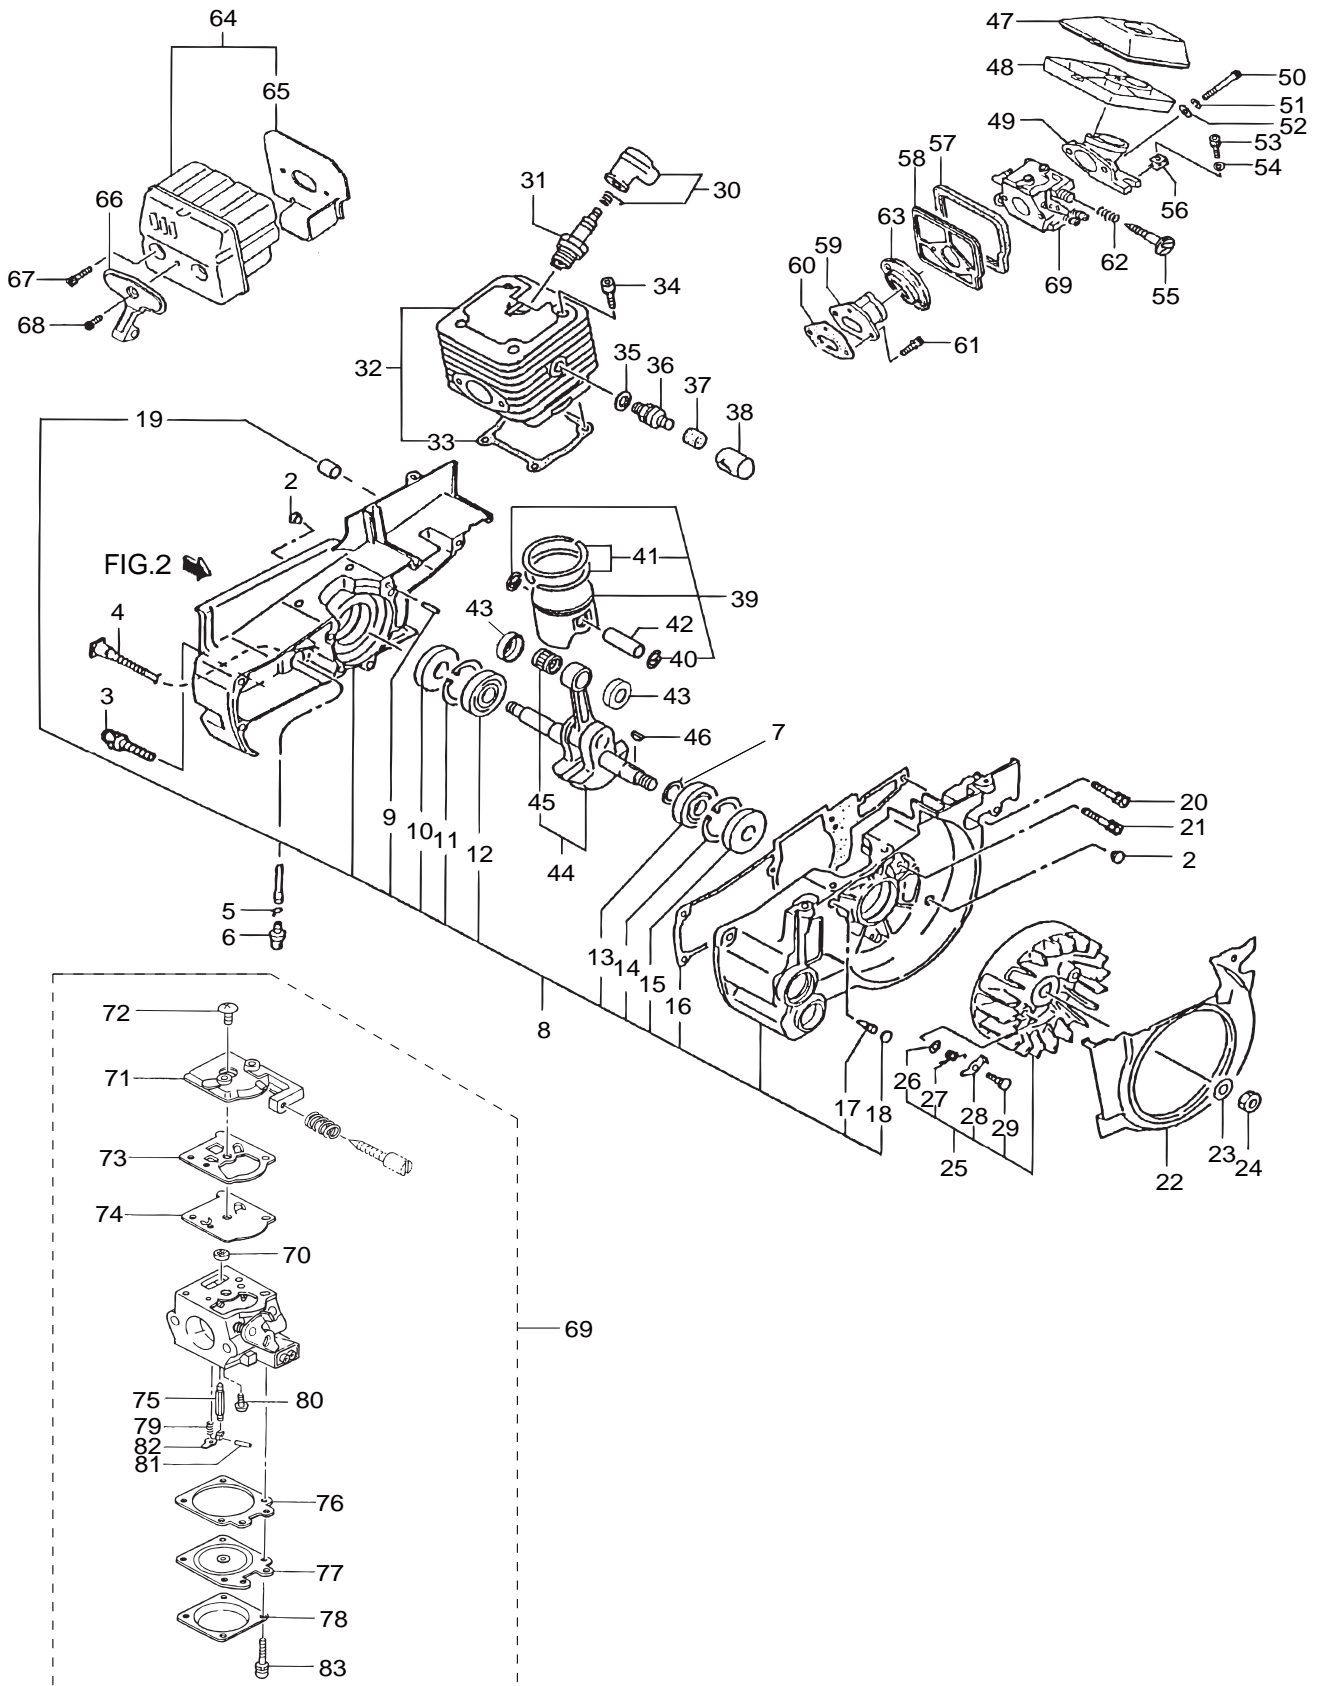

1. MCV381(16), (18)  
ENGINE

Ref. No.	Part No.	Part Name	Q'ty		Remarks
			16"	18"	
1-43	400727	Piston Pin Collar	2	2	
1-44	400728	Crank Shaft Comp.	1	1	Incl.45
1-45	400729	Needle Bearing	1	1	
1-46	400600	Woodruff Key	1	1	
1-47	400730	Aircleaner Element B Comp.	1	1	
1-48	400731	Aircleaner Element A Comp.	1	1	
1-49	400732	Aircleaner Base Comp.	1	1	
1-50	979644	Hex. Hole Bolt	2	2	5X45
1-51	970142	Spring Washer	2	2	M5
1-52	972380	Small Washer	2	2	
1-53	400596	Hex.Hole Bolt	1	1	5x16
1-54	947034	Washer	1	1	M5
1-55	400733	Idle Adjustment Screw	1	1	
1-56	400734	Special Washer	1	1	
1-57	400735	Carb. Insulator, Rubber	1	1	
1-58	400736	Insulator Comp.	1	1	
1-59	400737	Inlet Manifold Comp.	1	1	
1-60	400738	Inlet Manifold Gasket	1	1	
1-61	400739	Hex. Hole Bolt	2	2	4x12
1-62	400740	Idle Adjust Spring	1	1	
1-63	400741	Inlet Manifold Spacer	1	1	
1-64	400742	Muffler Set	1	1	Incl.65
1-65	400743	Muffler Gasket	1	1	
1-66	400744	Muffler Stay	1	1	
1-67	400596	Hex.Hole Bolt	2	2	5x16
1-68	400745	Hex. Hole Bolt	1	1	4x10
1-69	400746	Carburetor Ass'y	1	1	Incl.70-83
1-70	400618	Inlet Screen	1	1	
1-71	400619	Pump Body	1	1	
1-72	400620	Set Screw	1	1	
1-73	400621	Pump Gasket	1	1	
1-74	400622	Pump Diaphragm	1	1	
1-75	625125	Needle Valve	1	1	
1-76	400629	Diaphragm Gasket	1	1	
1-77	400628	Metering Diaphragm Comp.	1	1	
1-78	400627	Diaphragm Cover	1	1	
1-79	625124	Valve Spring	1	1	
1-80	400624	Hinge Pin Set Screw	1	1	
1-81	400626	Hinge Pin	1	1	
1-82	400623	Valve Hinge	1	1	
1-83	400632	Set Screw	4	4	

2. MCV381(16), (18)  
 RECOIL STARTER, CLUTCH

Ref. No.	Part No.	Part Name	Q'ty		Remarks
			16"	18"	
2-45	400788	Set Screw	1	1	839-02010-20
2-46	400789	Stater Rope Reel	1	1	774-01700-20
2-47	400790	Recoil Spring Case	1	1	778-04063-90
2-48	400791	Fan Case Comp.	1	1	112-04066-80
2-49	400792	Rope Stopper	1	1	795-04063-20
2-50	400793	Starter Handle	1	1	785-04063-20
2-51	400794	Starter Rope	1	1	783-01700-20
2-52	400754	Hex. Hole Bolt	3	3	5x15 994-64050-154