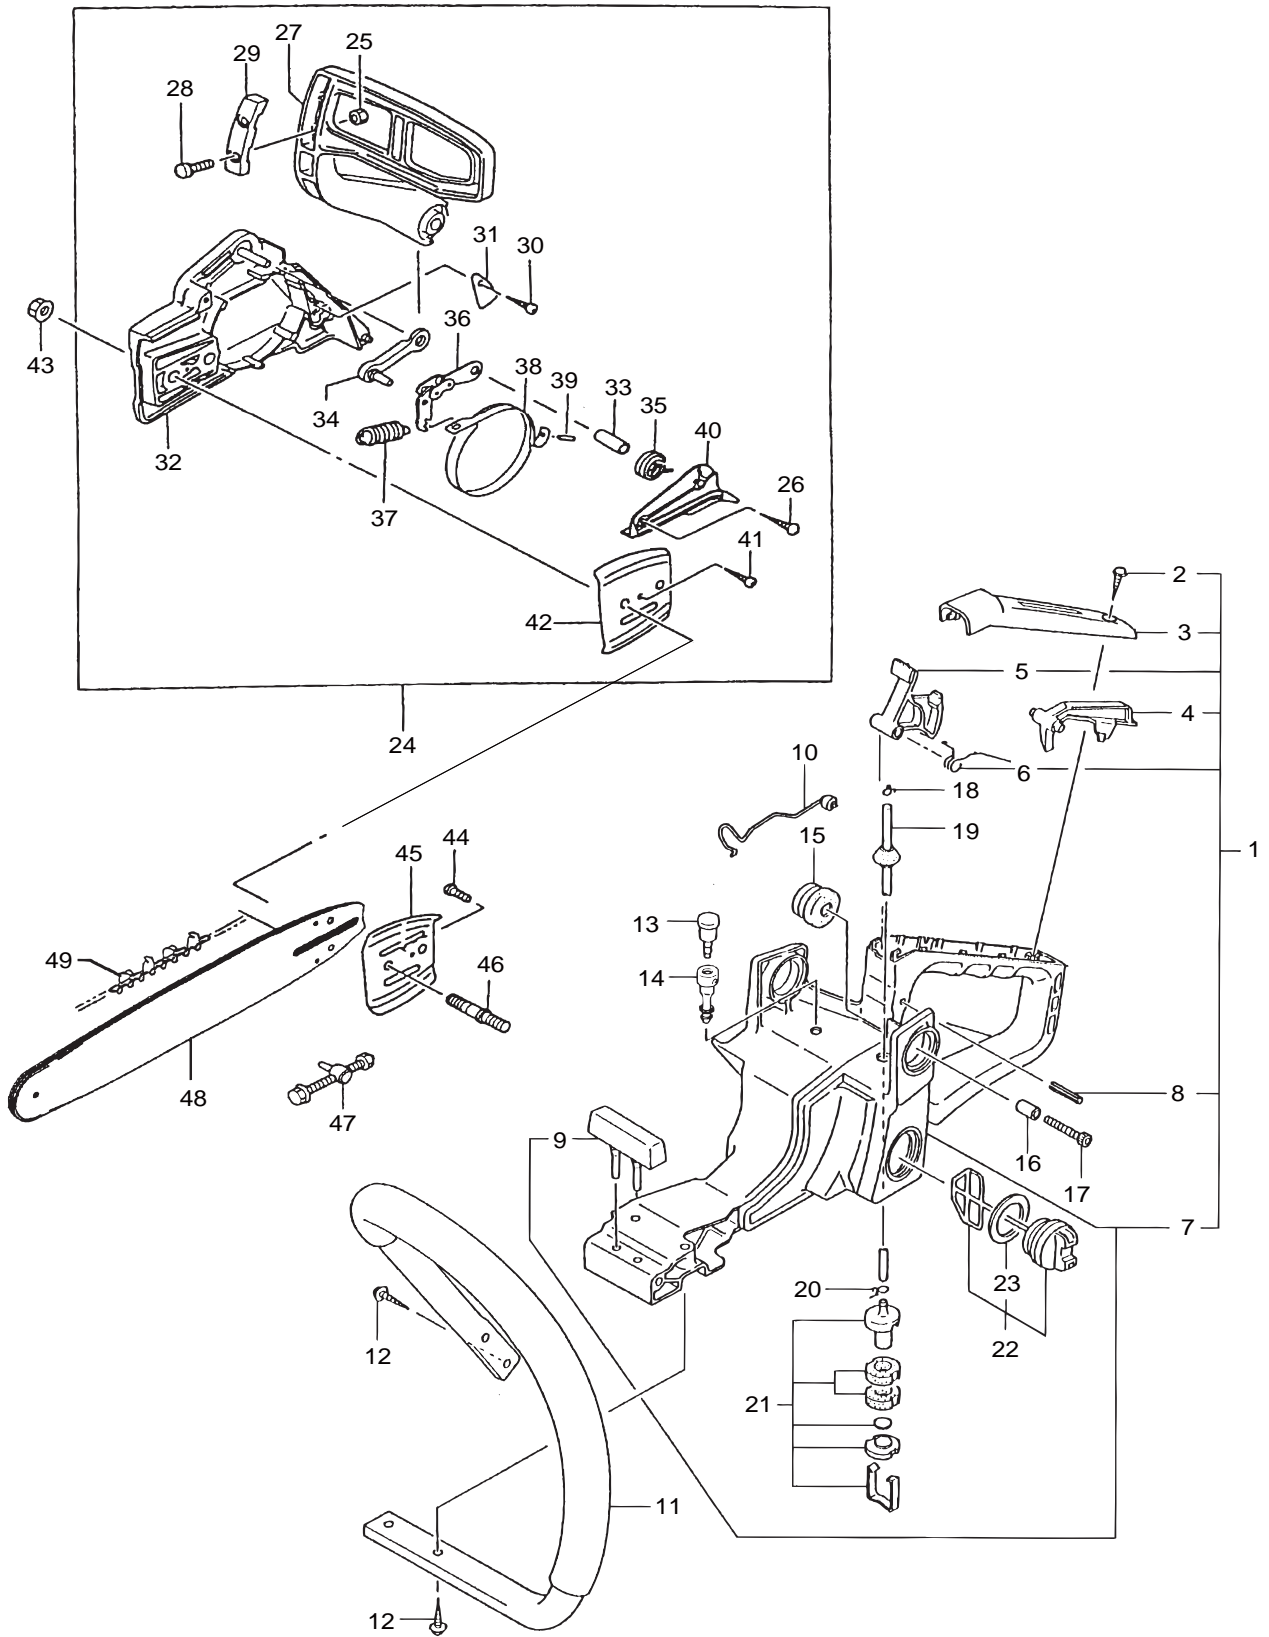

3. MCV381(16), (18)
HANDLE, CHAIN BRAKE

Ref. No.	Part No.	Part Name	Q'ty		Remarks
			16"	18"	
3-1	400795	Rear Handle A Ass'y	1	1	Incl.2-9 010-3252L-90
3-2	400766	Tapping Screw	1	1	5x18 990-73050-184
3-3	400796	Rear Handle Grip	1	1	227-3252K-22
3-4	400797	Throttle Trigger Lockout	1	1	257-3252K-20
3-5	400798	Throttle Lever	1	1	060-3252K-20
3-6	400799	Throttle Lever Spring	1	1	061-3252K-20
3-7	400800	Rear Handle Ass'y	1	1	012-3252L-90
3-8	991582	Spring Pin	1	1	5x25 993-26005-254
3-9	400801	Front Damper	1	1	232-3252K-20
3-10	400802	Throttle Rod Comp.	1	1	490-3252K-81
3-11	400803	Front Handle Comp.	1	1	209-3285A-80
3-12	400766	Tapping Screw	4	4	5x18 990-73050-184
3-13	400804	Airvent Valve Ass'y	1	1	646-3252L-90
3-14	400805	Airvent Pipe	1	1	565-04063-20
3-15	400806	Damper Comp.	2	2	244-3252K-80
3-16	400807	Damper Collar	2	2	275-3252K-20
3-17	400808	Hex. Hole Bolt	2	2	4x20 990-51040-203
3-18	400809	Clip	1	1	680-04001-20
3-19	400810	Fuel Pipe Ass'y	1	1	L=195 223-0622U-90
3-20	400811	Clip	1	1	680-00731-20
3-21	400812	Pump Filter Body Ass'y	1	1	675-11657-90
3-22	400813	Tank Cap Ass'y	1	1	Incl.23 635-3252K-90
3-23	400814	Tankcap Gasket	1	1	630-3252K-20
3-24	400815	Side Case Ass'y	1	1	Incl.25-42 040-3285M-90
3-25	971923	Hex. Nut	2	2	4 991-01040-011
3-26	400816	Tapping Screw	3	3	4x15 990-75040-154
3-27	400817	Front Hand Guard, Black	1	1	805-3252K-20
3-28	979902	Screw	2	2	4x12 994-14040-121
3-29	400818	Hand Guard Weight	1	1	808-3252K-20
3-30	995407	Screw	1	1	4x10 993-41040-101
3-31	400819	Brake Band Holder	1	1	376-3252P-21
3-32	400820	Side Cover Comp.	1	1	039-3285M-80
3-33	400683	Cleaner Fixing Collar	1	1	470-10246-20
3-34	400821	Brake Support Fitting Comp.	1	1	386-3252K-80
3-35	400822	Brake Lever Spring	1	1	388-3252K-21
3-36	620456	Brake Link Comp.	1	1	379-32901-80
3-37	400823	Brake Spring	1	1	374-3252K-21
3-38	400824	Brake Band	1	1	378-3252K-21
3-39	620455	Needle Roller	1	1	999-05300-980
3-40	400825	Brake Link Cover	1	1	375-3252Y-21
3-41	995407	Screw	1	1	4x10 993-41040-101
3-42	400826	Guide Plate B	1	1	462-3252K-20
3-43	400827	Chain Bar Clamp Nut	2	2	121-32600-20
3-44	971916	Screw	1	1	4x8 990-11040-081
3-45	400828	Guide Plate A	1	1	461-3252K-20